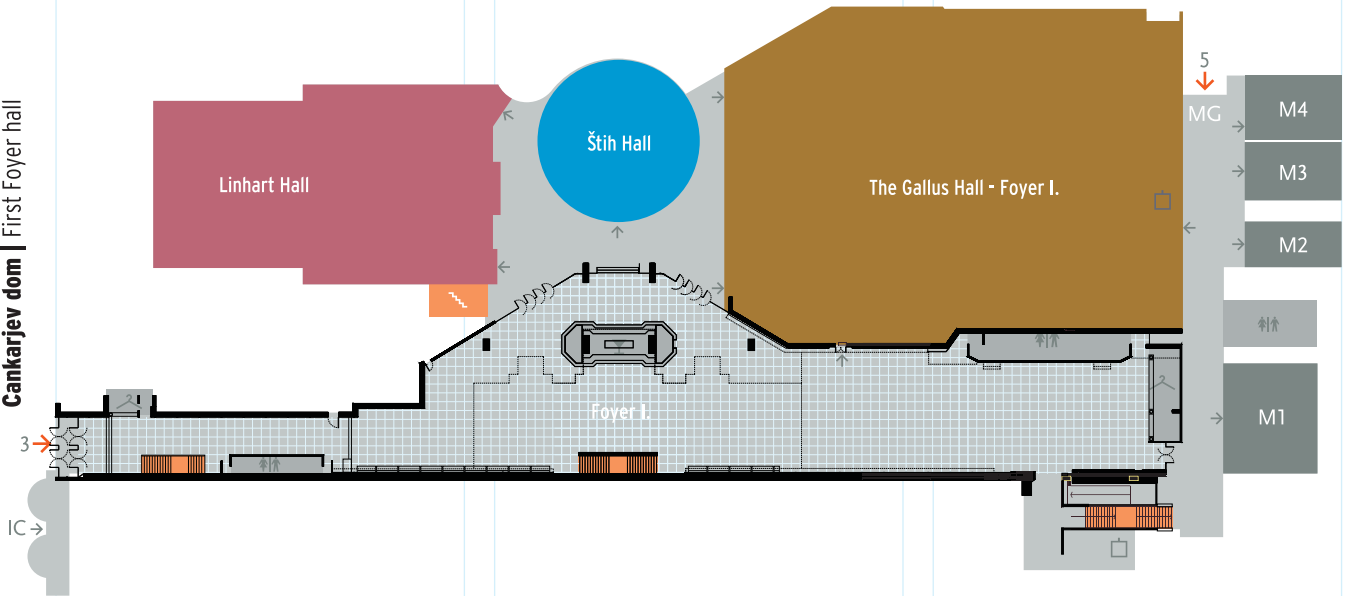

FLOOR PLAN

SCALE 1M = 1METER
0 1 2 3 4 5 6 7 8 9 10M

Cankarjev dom | Grand Reception Hall

Cankarjev dom | First Foyer hall

Cankarjev dom | Second Foyer hall